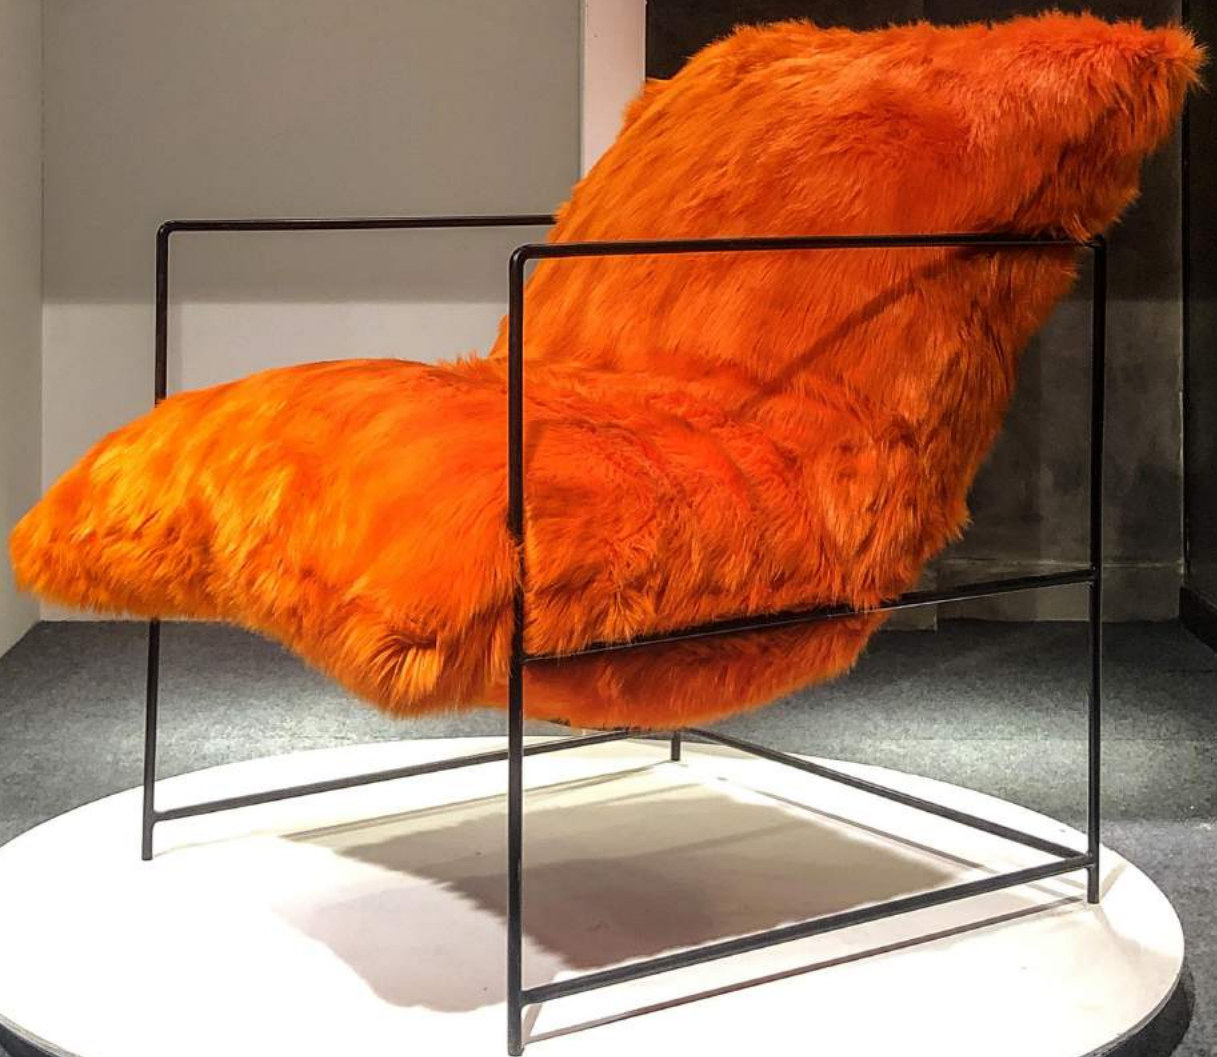

COLLECTABLES

FURNITURE, LIGHTS & ACCESSORIES

BIRDIE
RS.40000