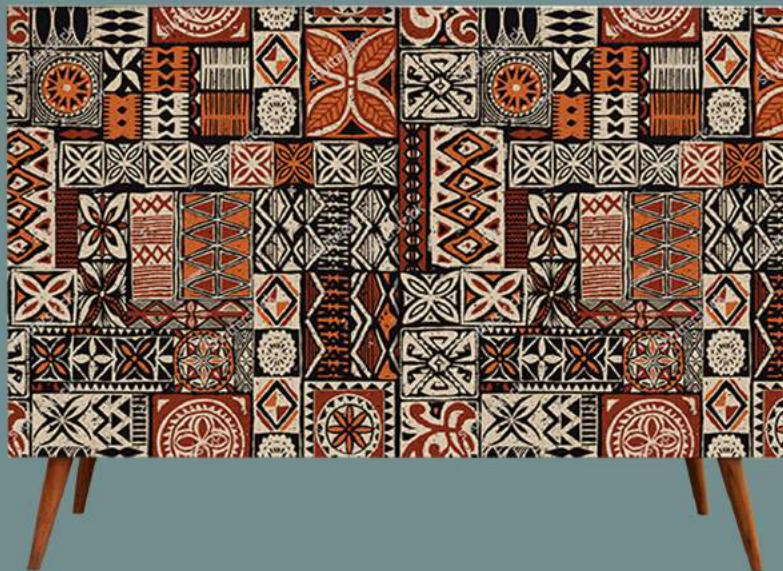

COLLECTABLES

ReLive

COLORADO CONSOLE
Rs.34000