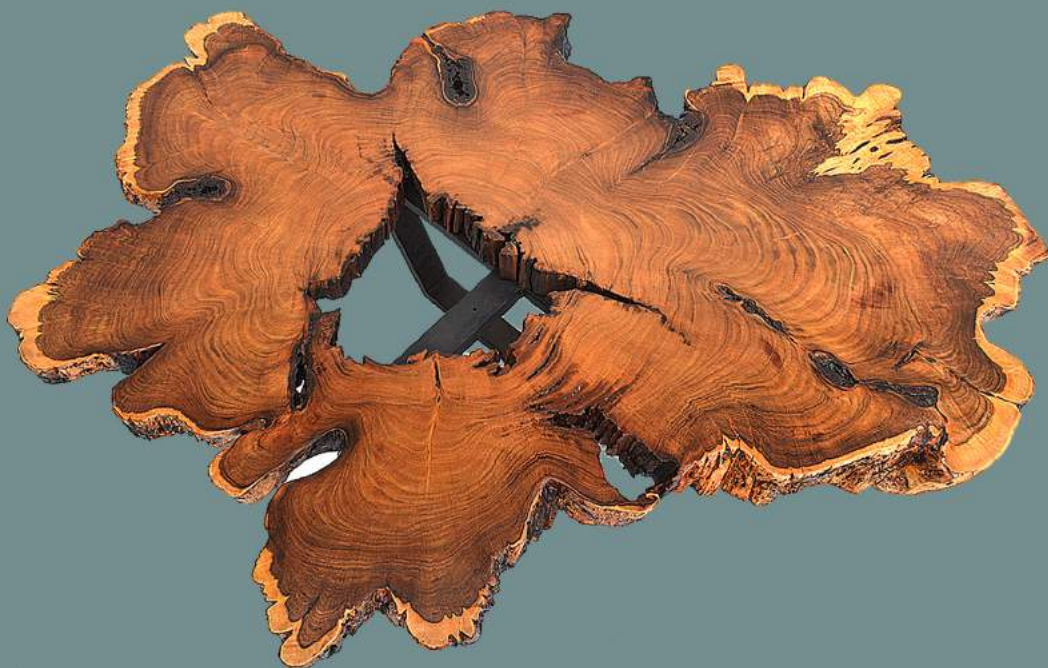

COLLECTABLES

ReLive

BLACK EDGE
Rs.35000

3 feet

COLLECTABLES

ReLive

BLOCK
Rs.40000

COLLECTABLES