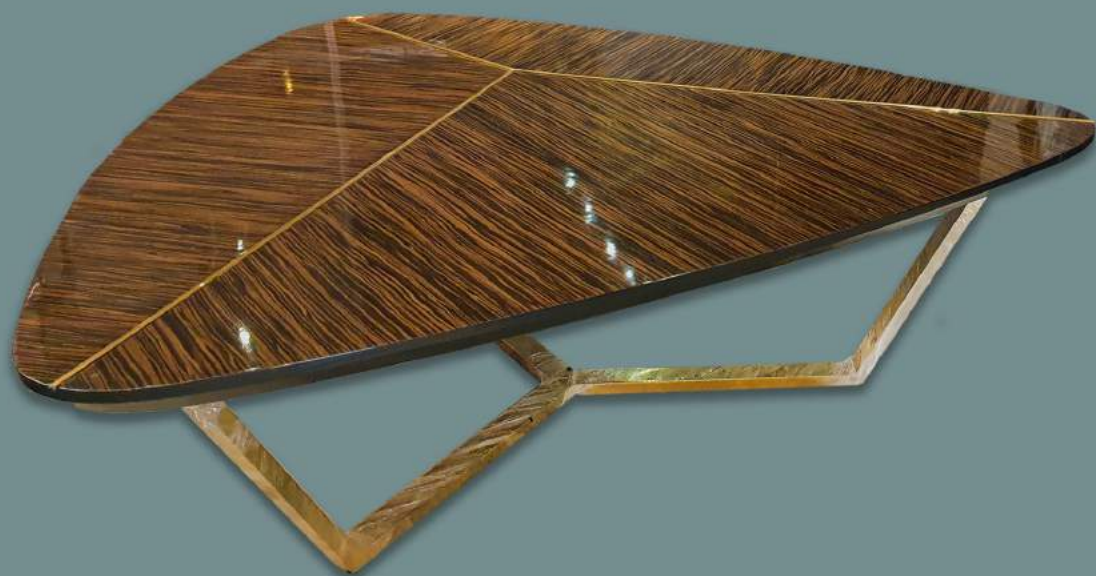

R03
Rs.55000